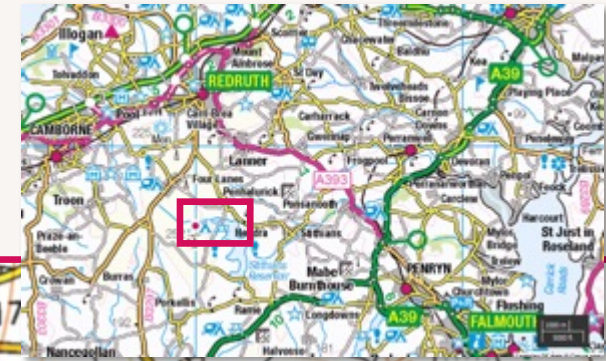

Finding Little M &  
your cabin

# Finding Little M

-  Little M's Cabins
-  Route from Golden Lion
-  Site access foot, bike, car
-  Site access on foot
-  What3Words location

# Finding your cabin

Log Jam

Round n Round

Guest parking area

Route to Cabins from main entrance

**EMERGENCY** meeting point (in the Triangle Orchard adjacent to the car parking area)

EVACUATION route to the **EMERGENCY** meeting point

Site access foot, bike, car

Site access on foot

Little M's Wee Shop

Handwash station