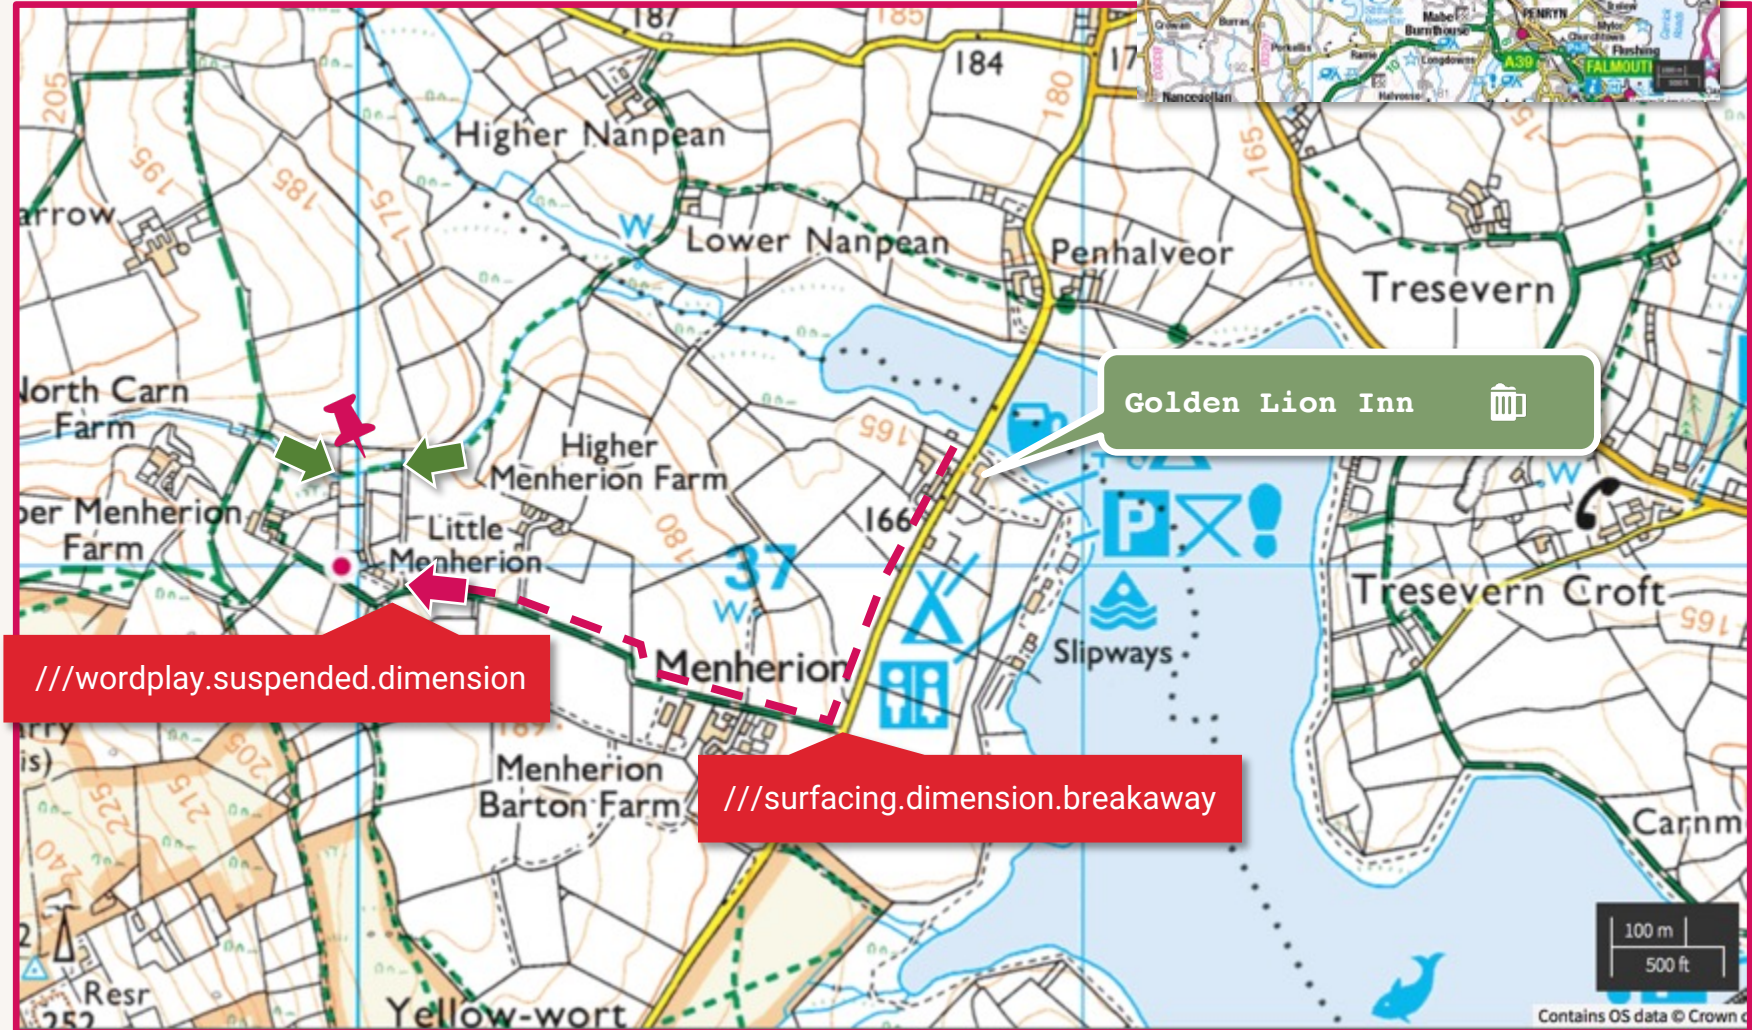

# Finding Little M

-  Little M's Cabins
-  Route from Golden Lion
-  Site access foot, bike, car
-  Site access on foot
-  What3Words location

# Finding your cabin

Log Jam

Round n Round

Guest parking area

Route to Cabins from main entrance

**EMERGENCY** meeting point (in the Triangle Orchard adjacent to the car parking area)

EVACUATION route to the **EMERGENCY** meeting point

Site access foot, bike, car

Site access on foot

Little M's Wee Shop

Handwash station